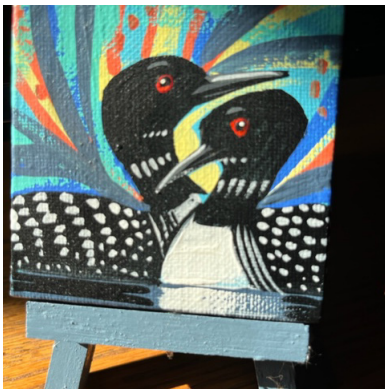

The logo features a stylized circular arrangement of colorful, teardrop-shaped petals in shades of purple, green, blue, and red, surrounding a large, dark teal letter 'A'.

# Artisan Fair

**Saturday, November 8<sup>TH</sup>**  
**10AM – 2PM**

Beautiful hand-made fine art, crafts, jewelry and more from talented local artisans. Discover one-of-a-kind creations perfect for gifting or treating yourself, all in a warm, inviting atmosphere. Don't miss this celebration of creativity and craftsmanship!