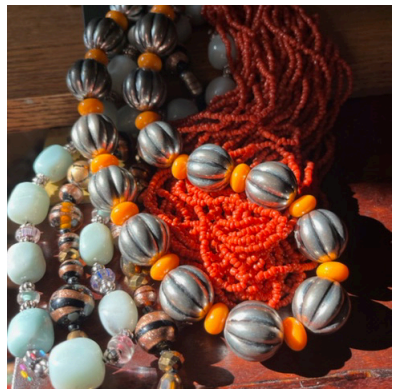

The logo features a stylized circular arrangement of colorful, teardrop-shaped petals in shades of purple, green, blue, and red, surrounding a large, dark teal letter 'A'.

# Artisan Fair

**Saturday, November 8<sup>TH</sup>**  
**10AM – 2PM**

Beautiful hand-made fine art, crafts, jewelry and more from talented local artisans. Discover one-of-a-kind creations perfect for gifting or treating yourself, all in a warm, inviting atmosphere. Don't miss this celebration of creativity and craftsmanship!